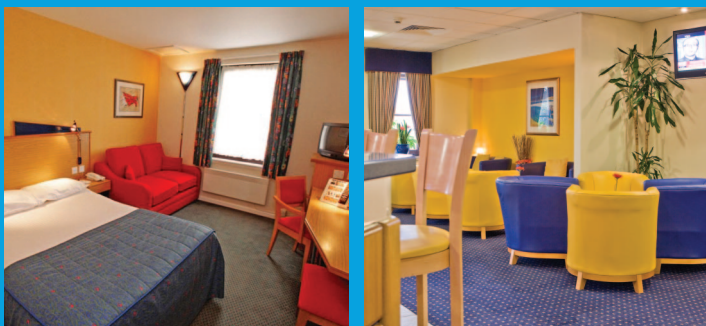

Whether you're exploring the country on business or pleasure, our modern hotel offers both comfort and value so you can relax, recharge and face the day with a smile.

## our hotel

- 81 modern bedrooms over 3 floors
- Complimentary continental buffet breakfast
- Priority Club® Rewards programme available
- On-site meeting facilities
- High speed internet access
- Fully licensed bar and lounge area
- Lift to all floors
- Complimentary onsite parking for residents
- Accessible rooms
- Family rooms
- 24 hour welcome from our friendly reception

## your bedroom

- Refreshing modern décor
- Invigorating power shower
- Tea & coffee making facilities
- Hairdryer
- Iron & ironing board available on request
- Work desk with direct dial phone and high speed internet access
- Satellite TV/pay movies
- Family rooms sleeping up to 2 adults & 2 children under 18
- Easy access and specially adapted rooms for guests that require assistance